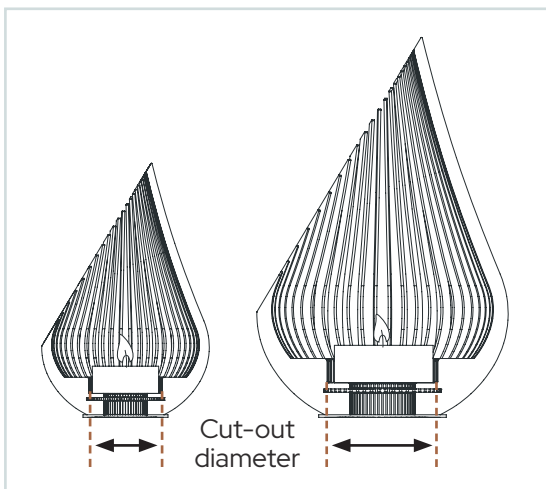

Dimensions and weight

Growdrop M	Height	15 cm	(5.9 in)
	Diameter	10 cm	(3.9 in)
	Weight	0.6 kg	(1.3 lb)
Growdrop L	Height	22 cm	(8.6 in)
	Diameter	15 cm	(5.9 in)
	Weight	1.35 kg	(2.9 lb)

Suitable for

Growdrop M	Cut-out diameter	43 mm (1.69 in)
	Suitable for	Tealight 39 mm (1.54 in)

Growdrop L	Cut-out diameter	65 mm (2.56 in)
	Suitable for	XL tealight 58 mm (2.28 in) Glass lantern